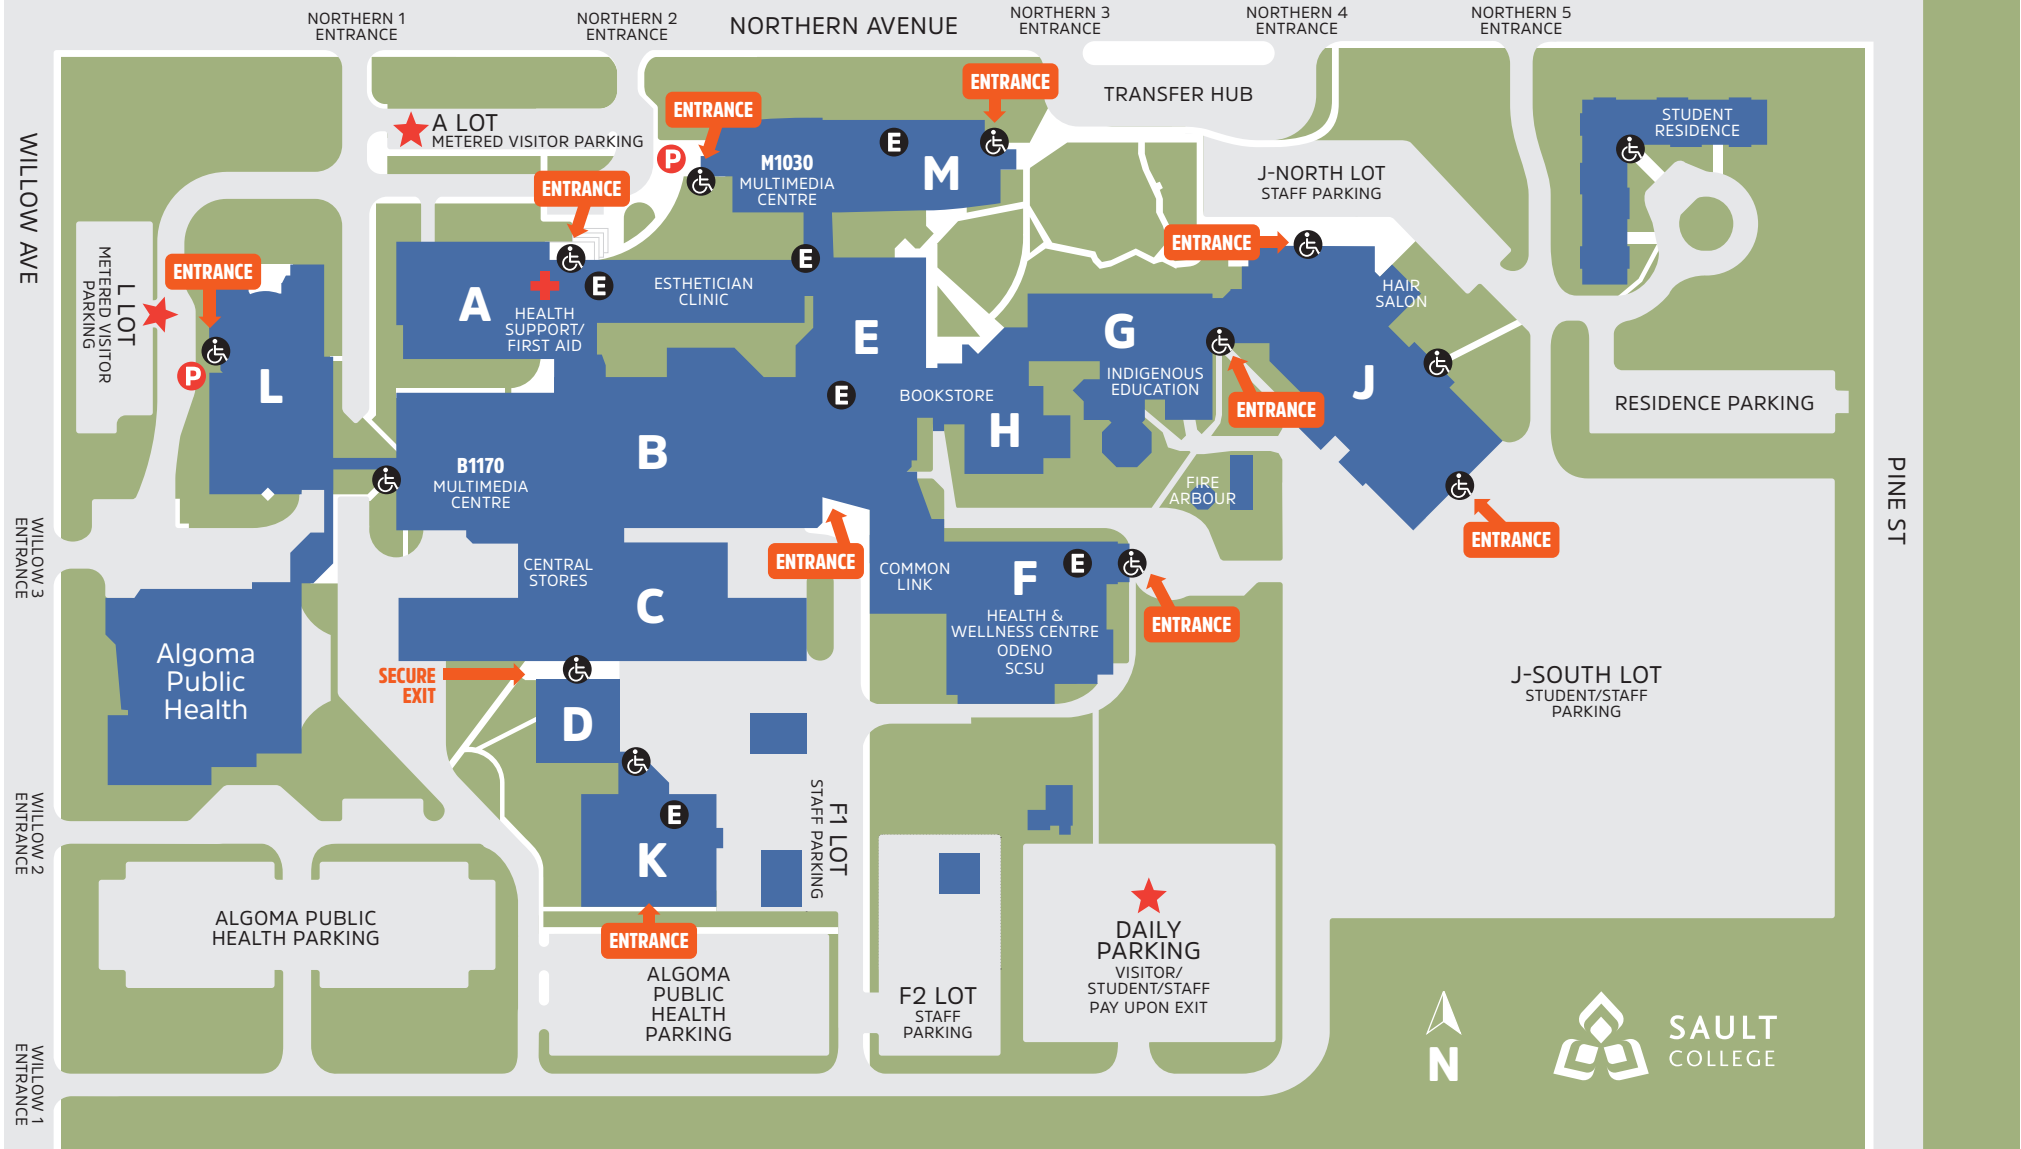

Welcome to Sault College

- A Academic Upgrading
- F Athletics
- E Bookstore
- B Cafeteria
- J Contact North
- A Continuing Education

- A Contract Training
- E Employment Services
- A Esthetician Spa
- B Facilities Management
- M Financial Assistance
- M Financial Services

- J Hairstyling Salon
- F Health & Wellness Centre
- B Human Resources
- G Indigenous Education
- B Information Technology Services

- H Library
- M M-Wing Lobby
- B MultiMedia Centre (B1170)
- M MultiMedia Centre (M1030)
- F Odeno

- A Physiotherapy Clinic
- A President's Office
- M Registrar's Office
- F SCSU
- F Security
- E Student Services
- E Tim Hortons

- E Elevator
- ♿ Accessible Entrance
- P Para Bus drop off
- ★ Visitor Parking
- ✚ First Aid & Health Support