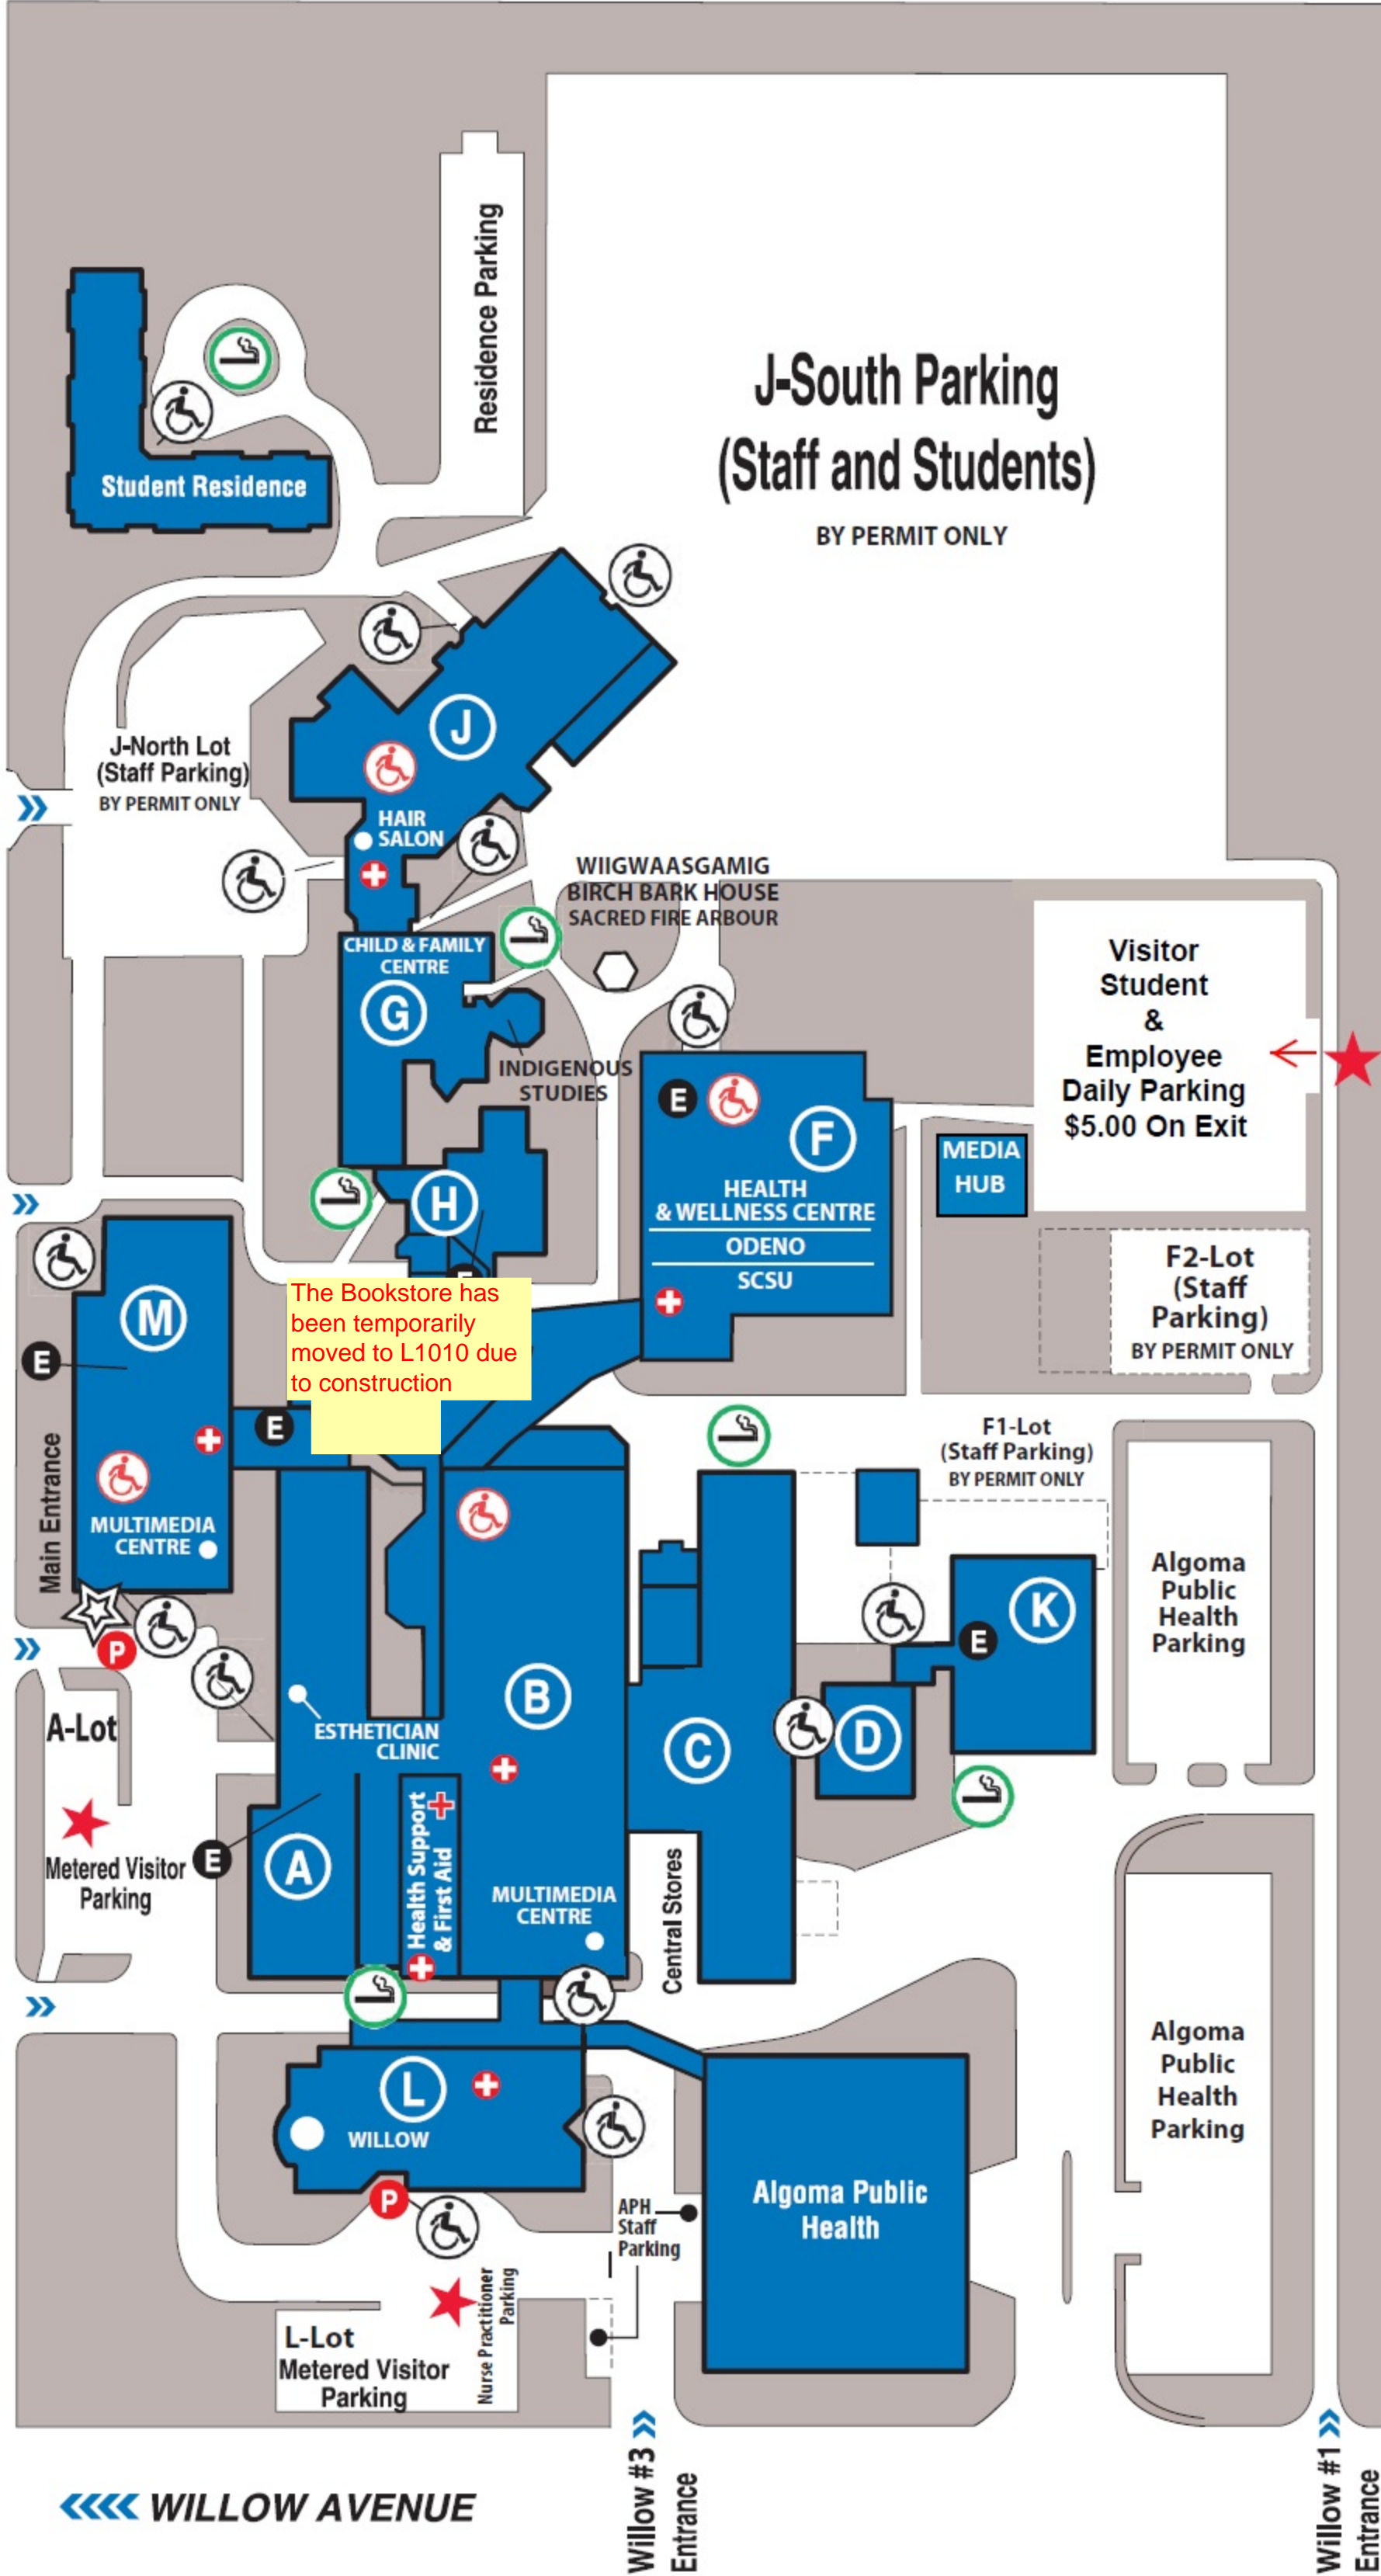

# Welcome to Sault College Campus Map

PINE STREET >>>

<<< NORTHERN AVENUE >>>

Northern #4 Entrance >>>

>>> Northern #3 Entrance

>>> Northern #2 Entrance

>>> Northern #1 Entrance

>>> Willow #3 Entrance

>>> Willow #1 Entrance

-  Elevator
-  Accessible Entrance
-  Accessible Washroom (All Genders)
-  Main Entrance
-  Para Bus drop off
-  Visitor Parking
-  Health Support & First Aid
-  Designated Smoking Area (Look for sign)
-  Automatic External Defibrillators (AED)

Updated August 16, 2017

CHILD & FAMILY CENTRE  
PRINCE CHARLES

A-North Parking  
(Staff and Students)  
BY PERMIT ONLY